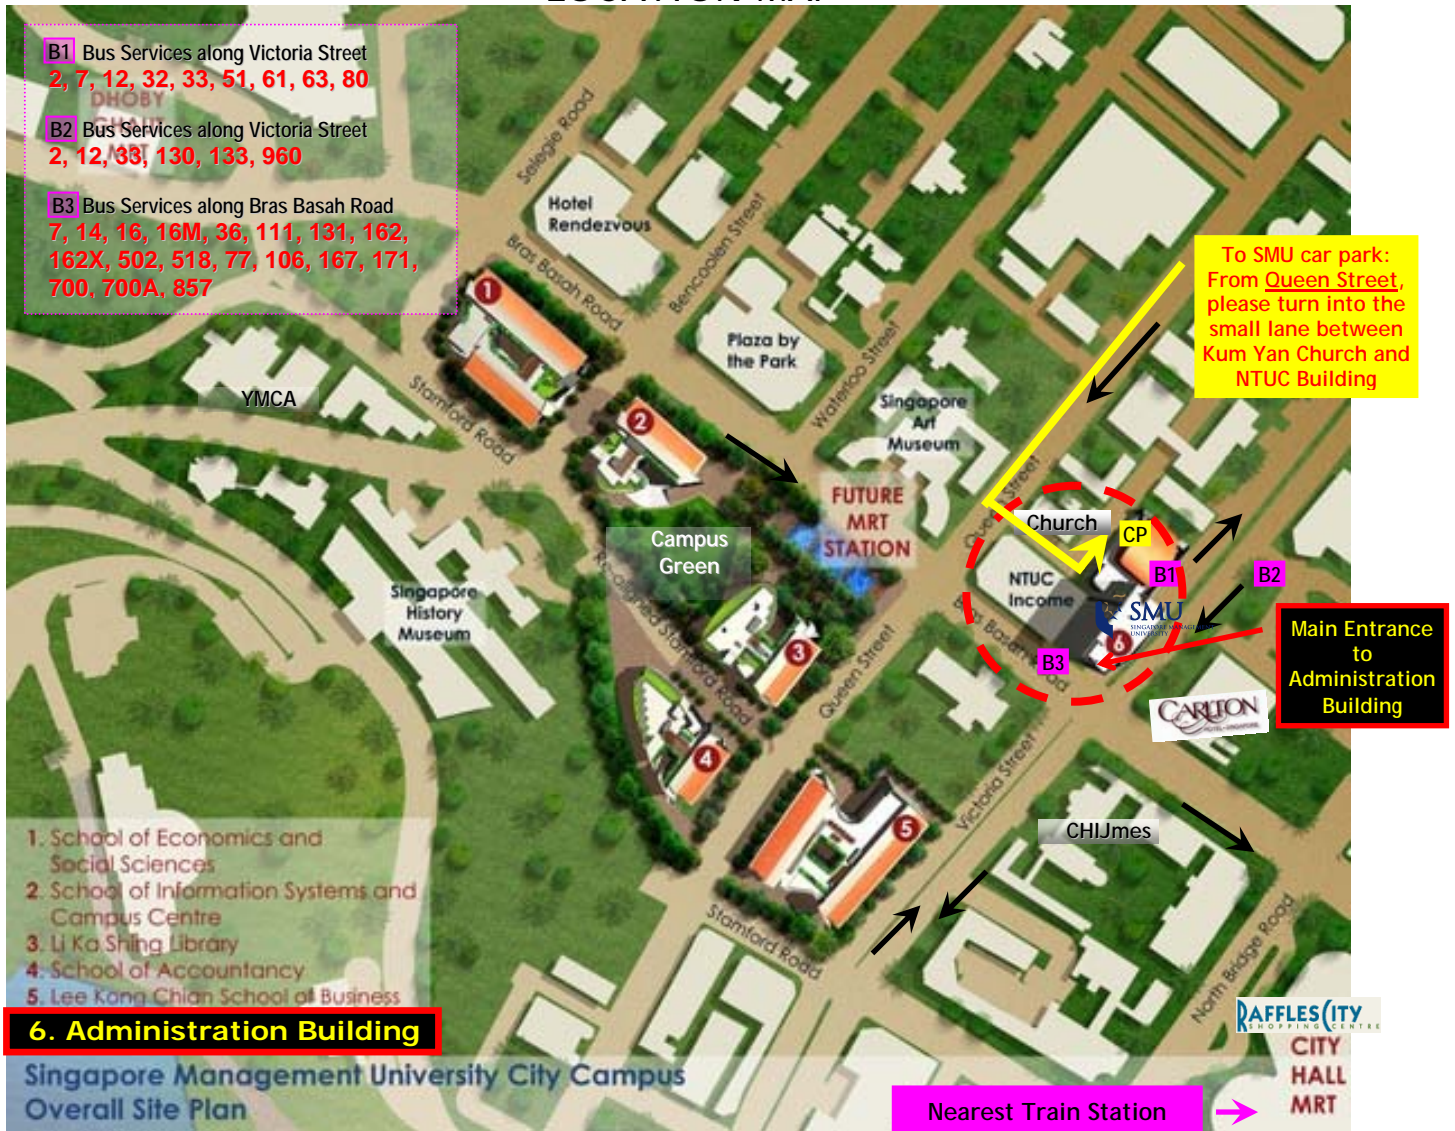

Administration Building, 81 Victoria Street Singapore (188065)
Training Venue: Executive Seminar Room 4.1, Level 4

LOCATION MAP

NB: Parking lots are limited in our city campus and we would like to encourage you to take **public transport**.